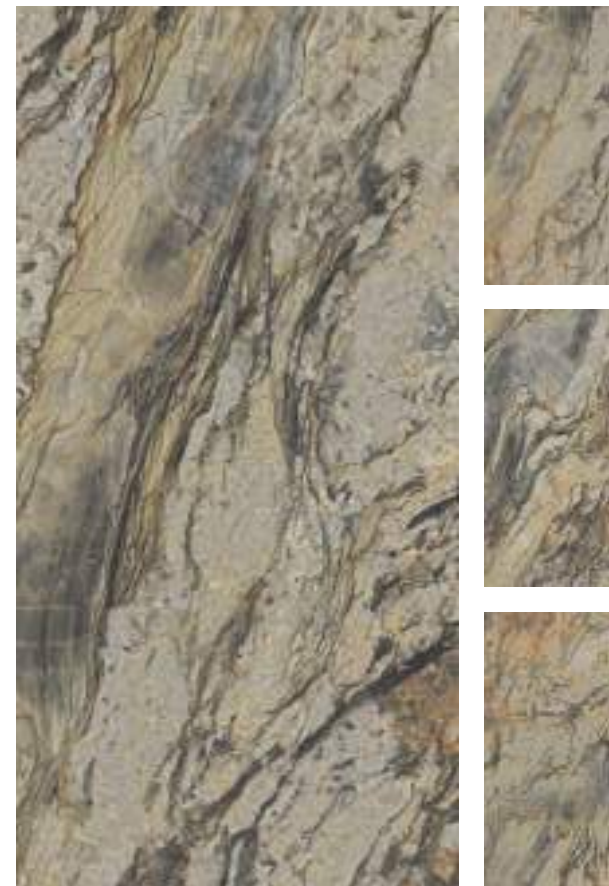

ARCADIA TUSK

FINISH : CARVING
SIZE : 600x1200mm

Randoms