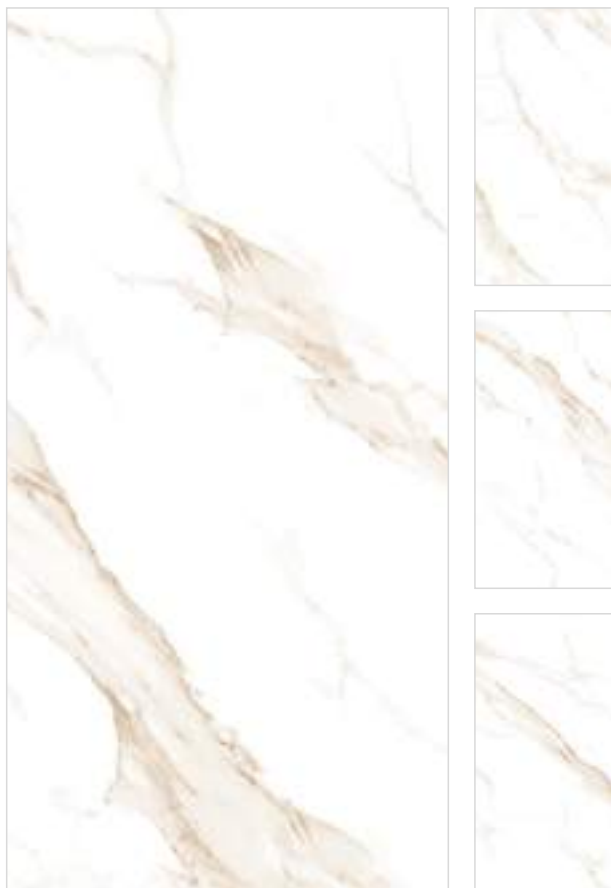

ALASKA GOLD

FINISH : CARVING
SIZE : 600x1200mm

Randoms

ALICANTE POLAR

ALICANTE ROUGH

ALICANTE VINCA

FINISH : CARVING
SIZE : 600x1200mm

Randoms