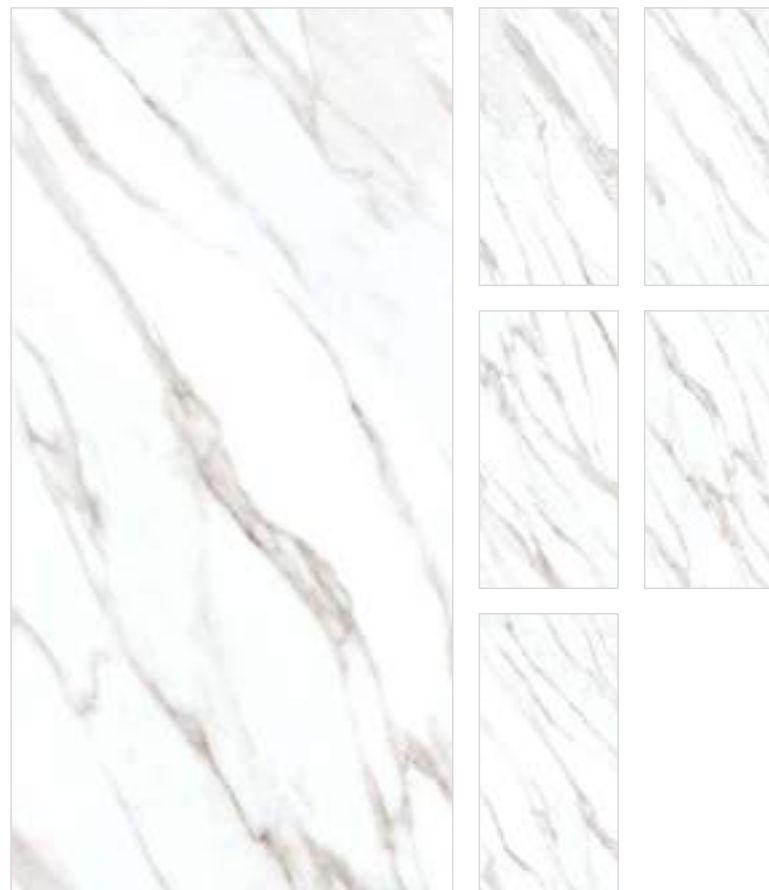

MARMO CARRARA GRAY

FINISH : CARVING
SIZE : 600x1200mm