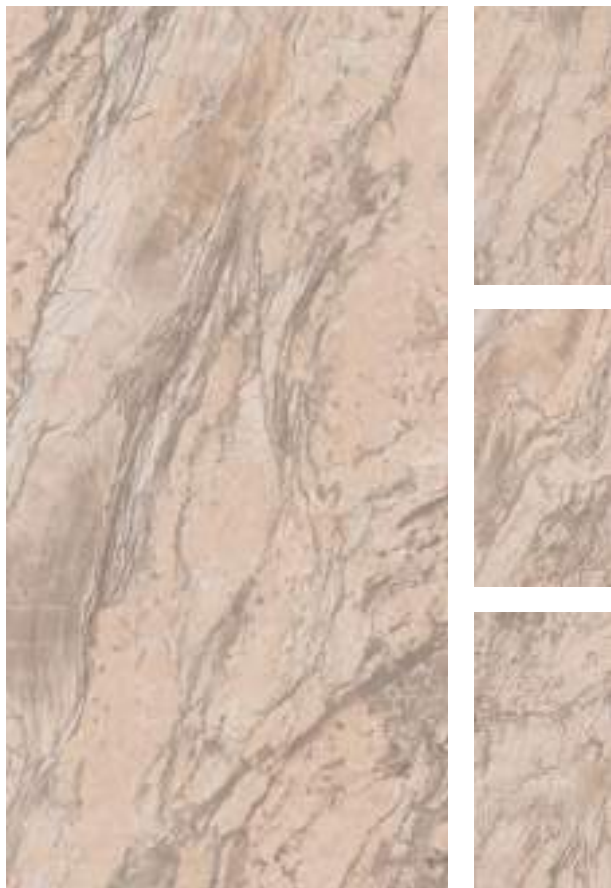

ARCADIA BRONZE