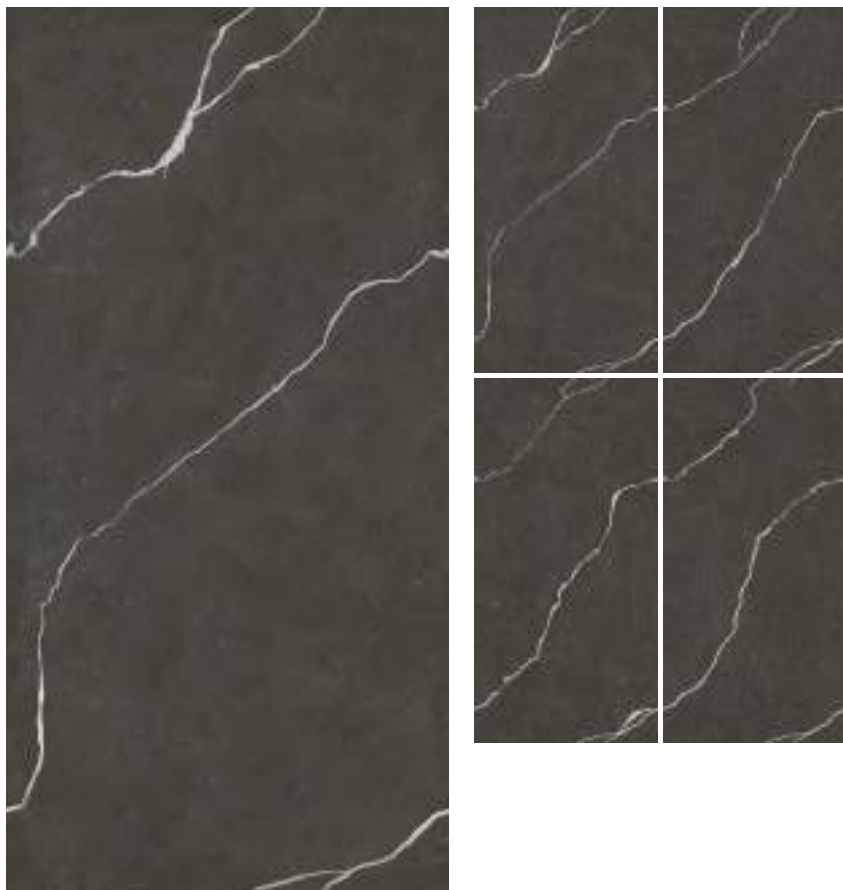

INFY MOSCO

POLISHED | 600x1200mm

INFY NERO

INFY POLO

FINISH : POLISHED
SIZE : 600x1200mm

INFY POLO

POLISHED | 600x1200mm

INFY PORTO