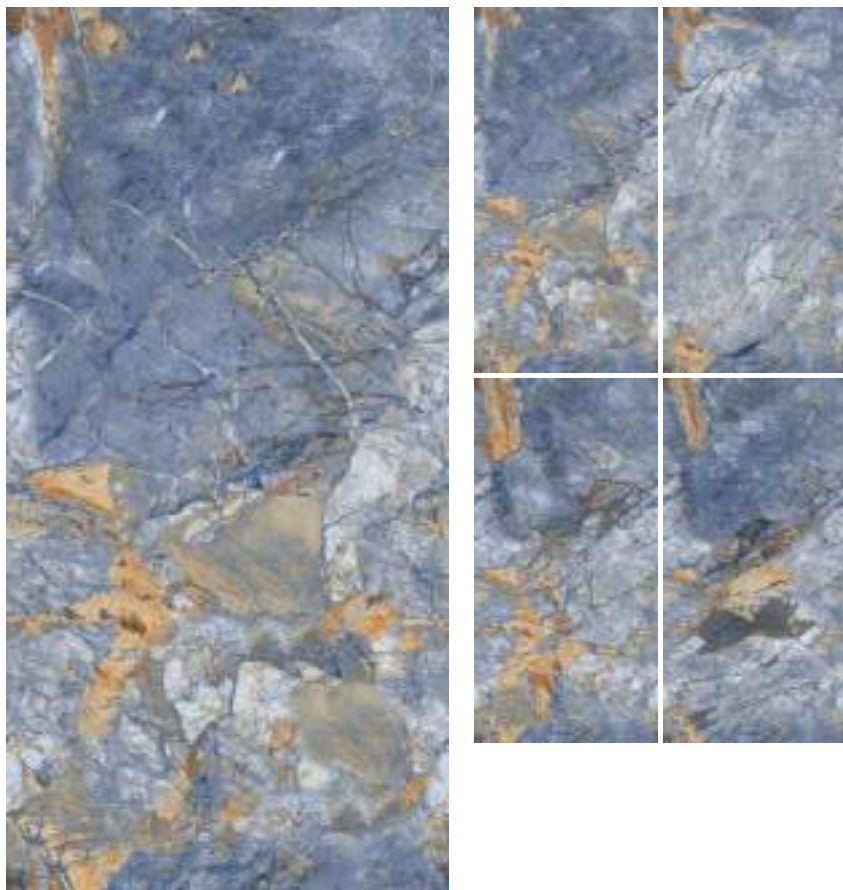

INFY AQUA

FINISH : POLISHED
SIZE : 600x1200mm