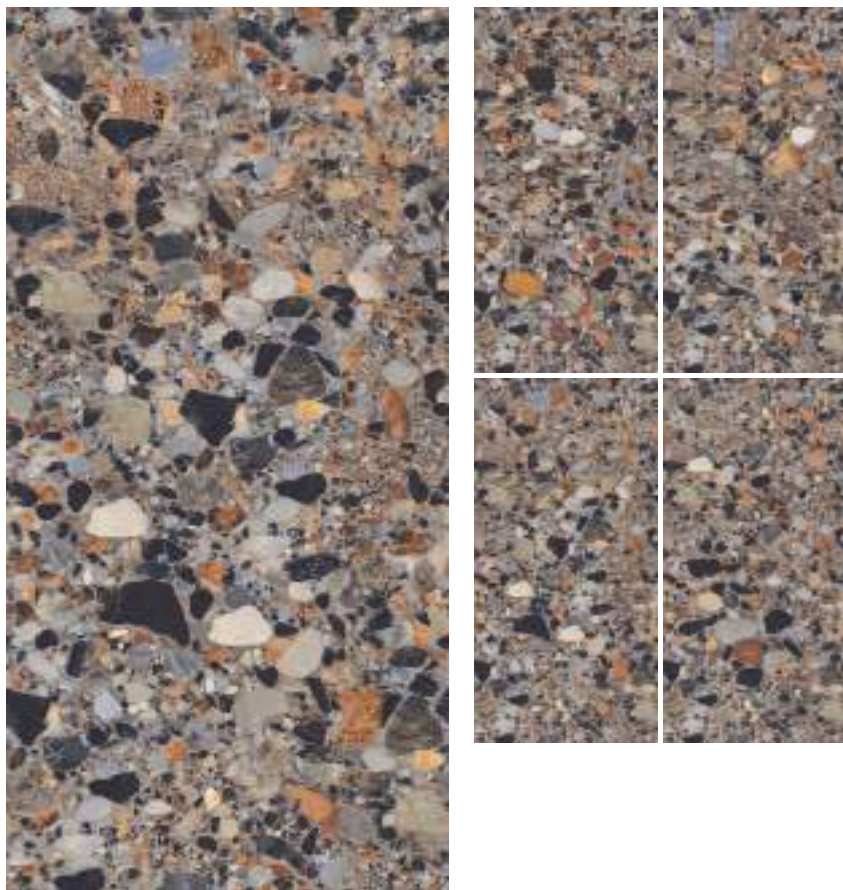

INFY MOSCO

POLISHED | 600x1200mm

INFY NERO

INFY POLO

FINISH : POLISHED
SIZE : 600x1200mm

INFY POLO

POLISHED | 600x1200mm

INFY PORTO