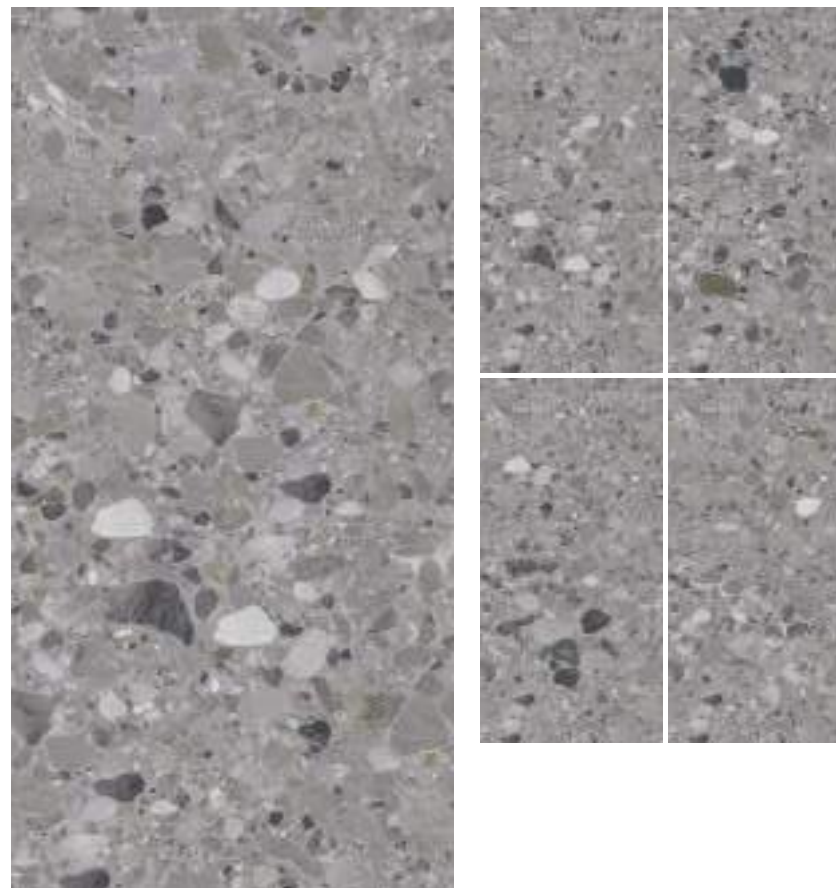

INFY MOSCO

FINISH : POLISHED
SIZE : 600x1200mm

Randoms
→