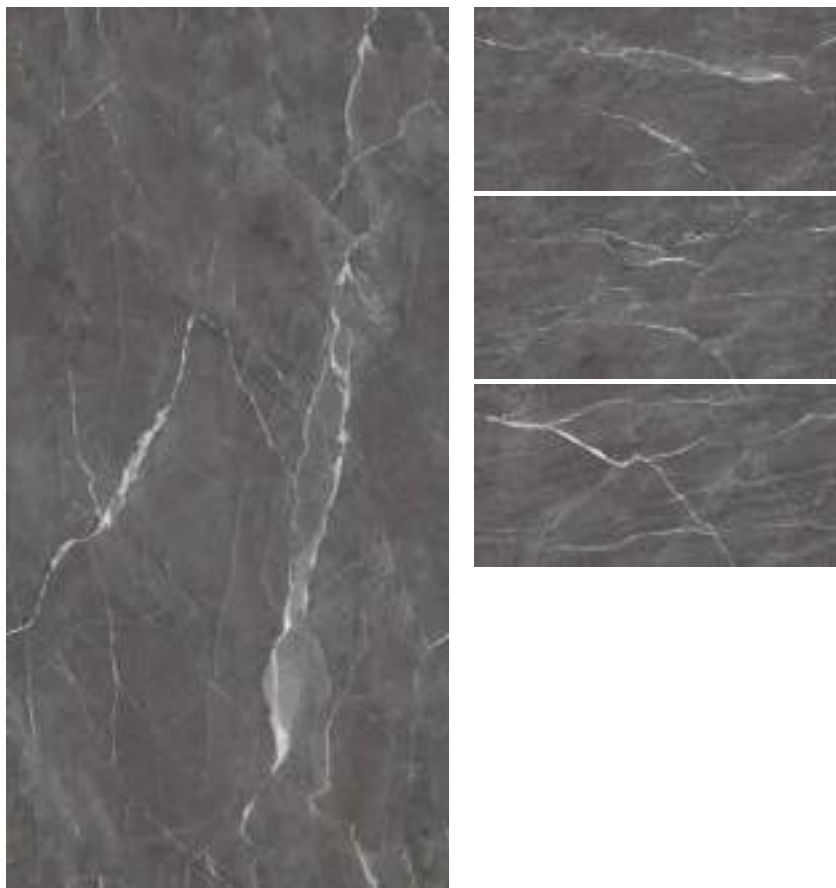

POLISHED | 600x1200mm

INFY ELITE

INFY GOLD

FINISH : POLISHED
SIZE : 600x1200mm

Randoms

INFY GOLD

POLISHED | 600x1200mm

INFY GREY