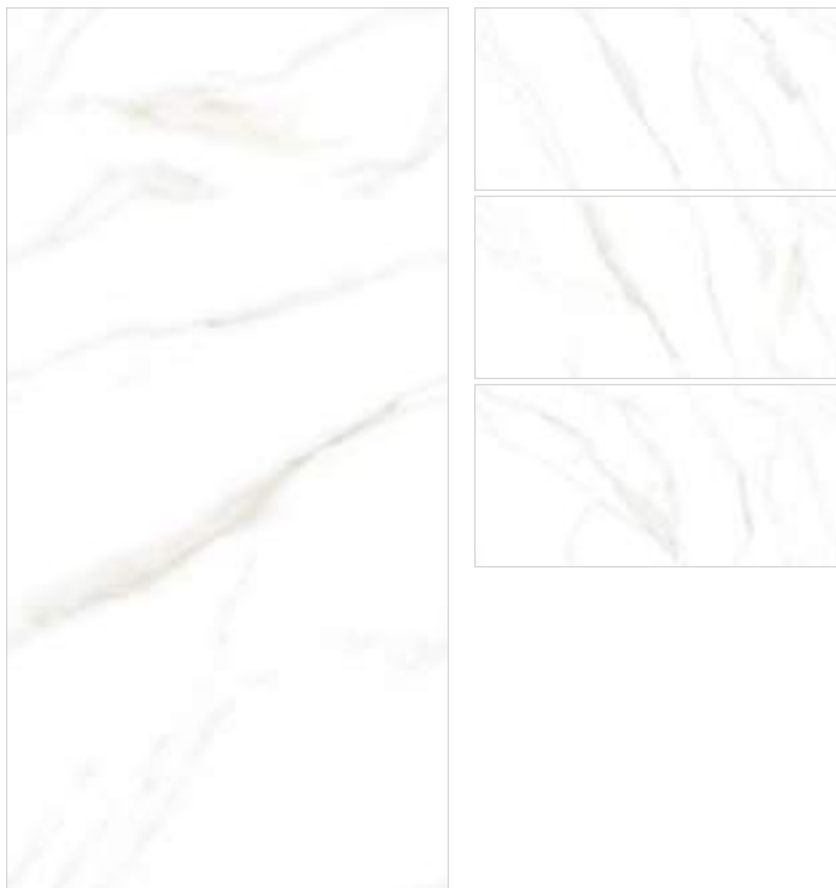

INFY BINCO

FINISH : POLISHED
SIZE : 600x1200mm

Randoms