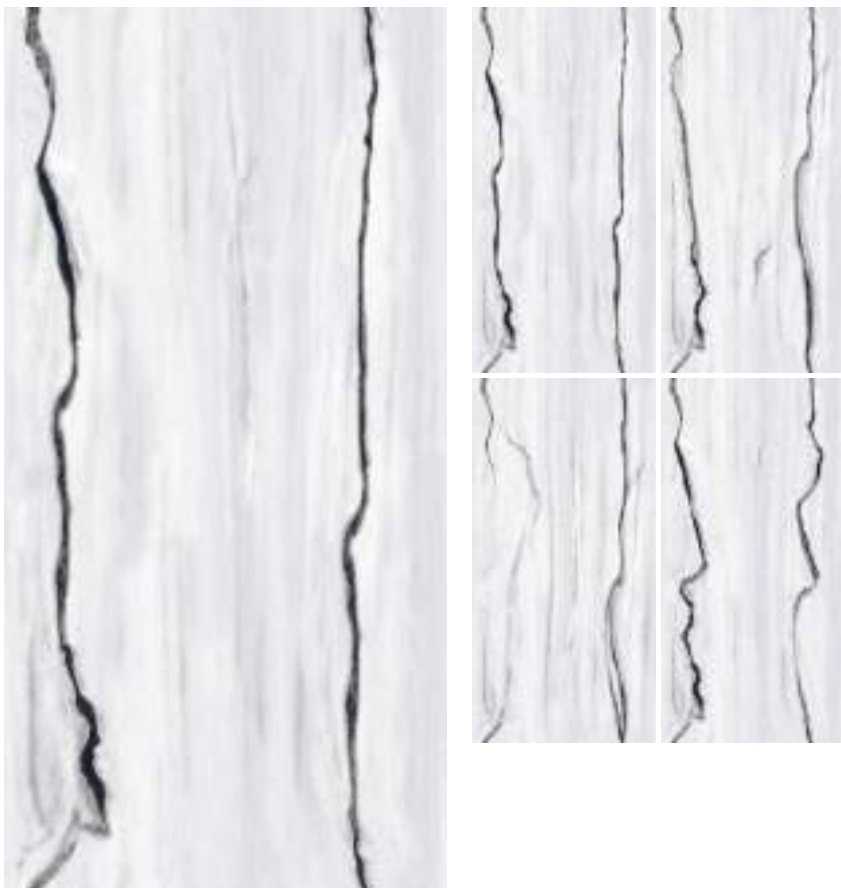

INFY COSMICO