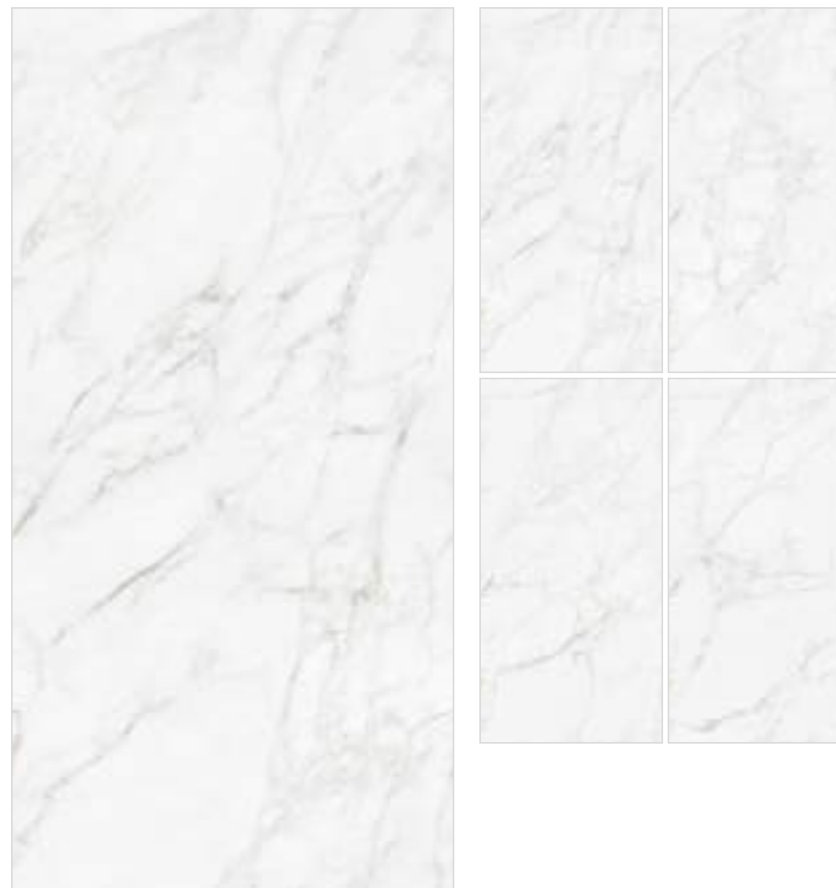

INFY ROSA

FINISH : POLISHED
SIZE : 600x1200mm

INFY ROSA

POLISHED | 600x1200mm

INFY SCOTTISH

INFY SNOW

FINISH : POLISHED
SIZE : 600x1200mm

INFY SCOTTISH