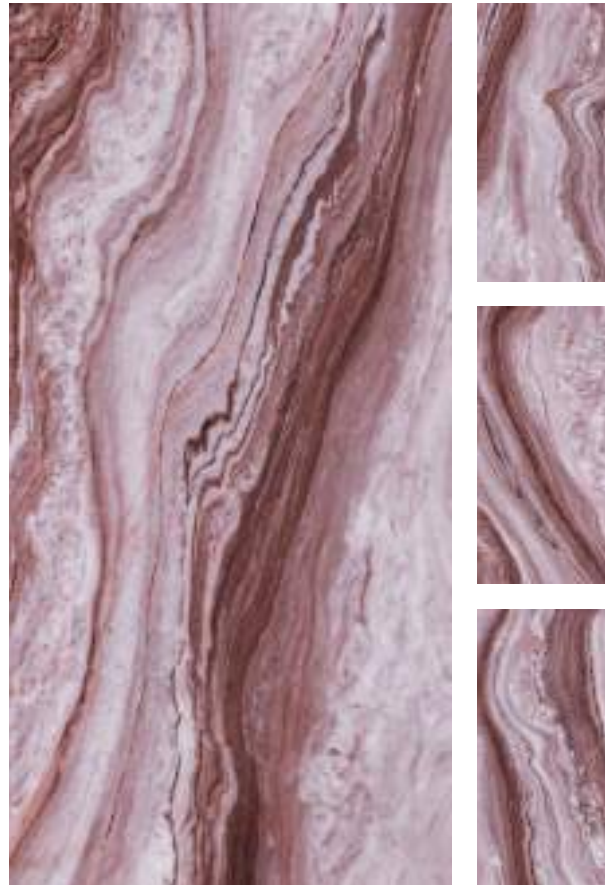

PIATRA WEB

PONDEROSA

FINISH : HIGHGLOSS
SIZE : 600x1200mm

Randoms

PIATRA WEB

HIGHGLOSS | 600x1200mm

PREZIOSO AVOCADO

PREZIOSO PLUM

FINISH : HIGHGLOSS
SIZE : 600x1200mm

PREZIOSO AVOCADO

HIGHGLOSS | 600x1200mm

RAISIN

FINISH : HIGHGLOSS
SIZE : 600x1200mm

Randoms

ROKOCHA MUDDY

ROKOCHA NEBULA