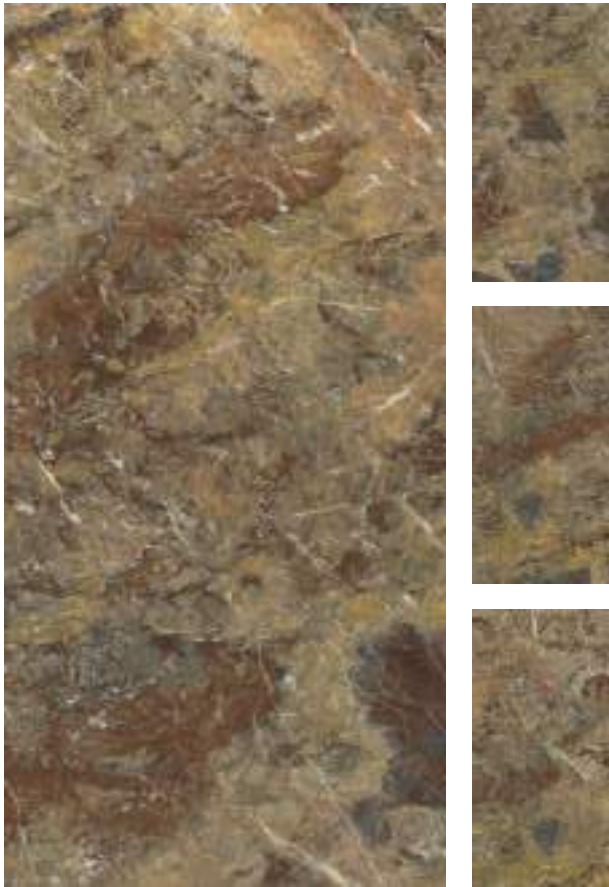

FINISH : HIGHGLOSS
SIZE : 600x1200mm

PREZIOSO AVOCADO

HIGHGLOSS | 600x1200mm

RAISIN

FINISH : HIGHGLOSS
SIZE : 600x1200mm

Randoms

ROKOCHA MUDDY

ROKOCHA NEBULA

FINISH : HIGHGLOSS
SIZE : 600x1200mm

ROKOCHA NEBULA

HIGHGLOSS | 600x1200mm

SAGA LAGOON

SAGA MIST

FINISH : HIGHGLOSS
SIZE : 600x1200mm

SAGA MIST

HIGHGLOSS | 600x1200mm