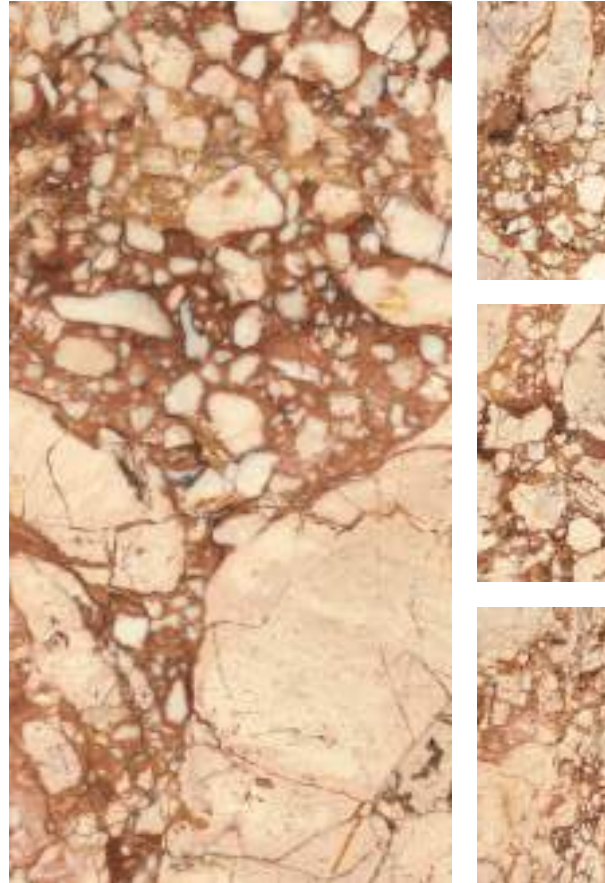

FINISH : HIGHGLOSS
SIZE : 600x1200mm

ARCADIA TUSK

HIGHGLOSS | 600x1200mm

ASTER

CCARMELLO

ECLIPSE

FINISH : HIGHGLOSS
SIZE : 600x1200mm

Randoms

ECLIPSE

HIGHGLOSS | 600x1200mm

COPACABANA AURUM

COPACABANA RIVER

FINISH : HIGHGLOSS
SIZE : 600x1200mm

COPACABANA RIVER

HIGHGLOSS | 600x1200mm

ICELANDIC GREEN