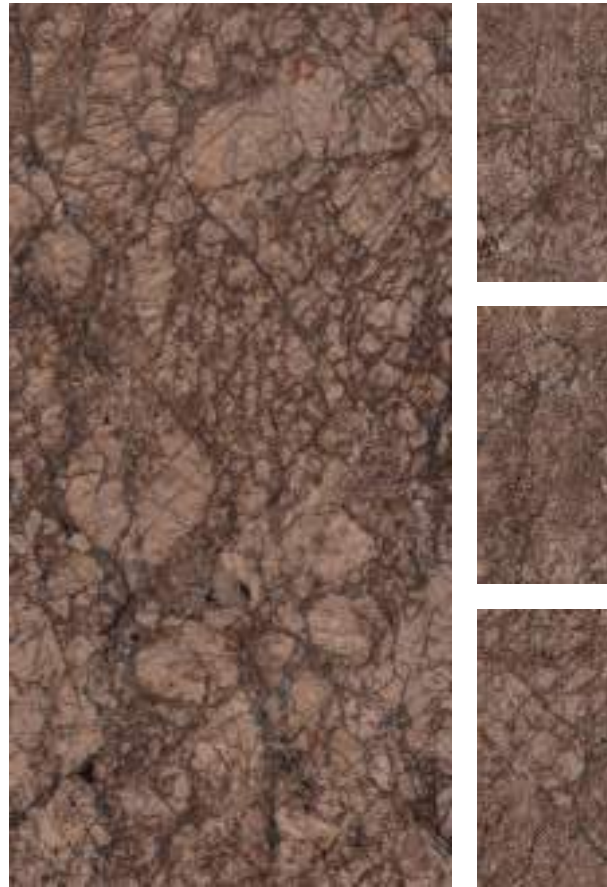

FINISH : HIGHGLOSS
SIZE : 600x1200mm

ROKOCHA NEBULA

HIGHGLOSS | 600x1200mm

SAGA LAGOON

SAGA MIST

FINISH : HIGHGLOSS
SIZE : 600x1200mm

SAGA MIST

HIGHGLOSS | 600x1200mm

SARIZZO

SWISS

FINISH : HIGHGLOSS
SIZE : 600x1200mm

Randoms

SARIZZO

HIGHGLOSS | 600x1200mm

TOBOLLA

TRAVERTINO HONEY