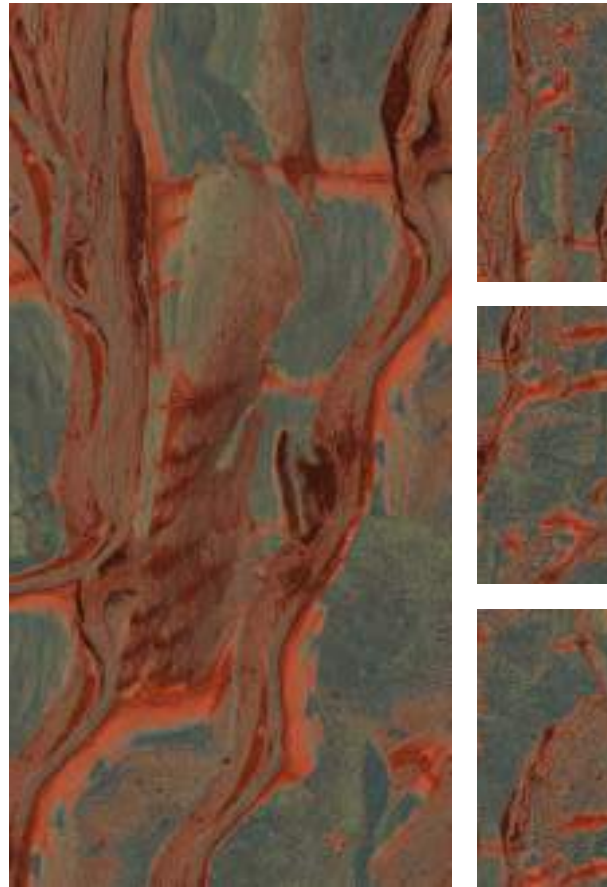

INDUS SABLE

INTERESTELLAR

FINISH : HIGHGLOSS
SIZE : 600x1200mm

Randoms

INTERESTELLAR

HIGHGLOSS | 600x1200mm

KNIGHT

MAGMA