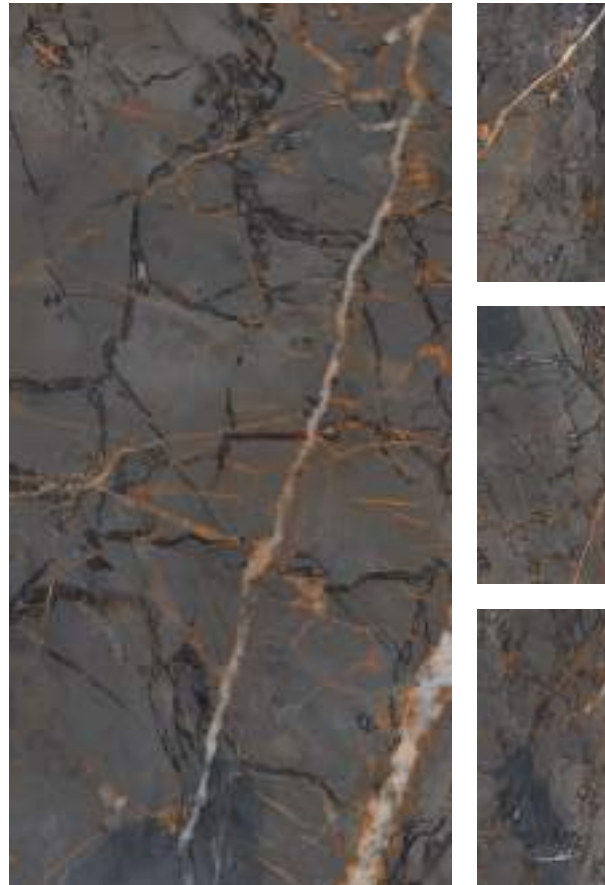

SARIZZO

SWISS

FINISH : HIGHGLOSS
SIZE : 600x1200mm

Randoms

SARIZZO

HIGHGLOSS | 600x1200mm

TOBOLLA

TRAVERTINO HONEY

TROPICA RAW

FINISH : HIGHGLOSS
SIZE : 600x1200mm

Randoms

TROPICA RAW

HIGHGLOSS | 600x1200mm

ULTRAMARINE

VENETIAN

VOLGA AURIC