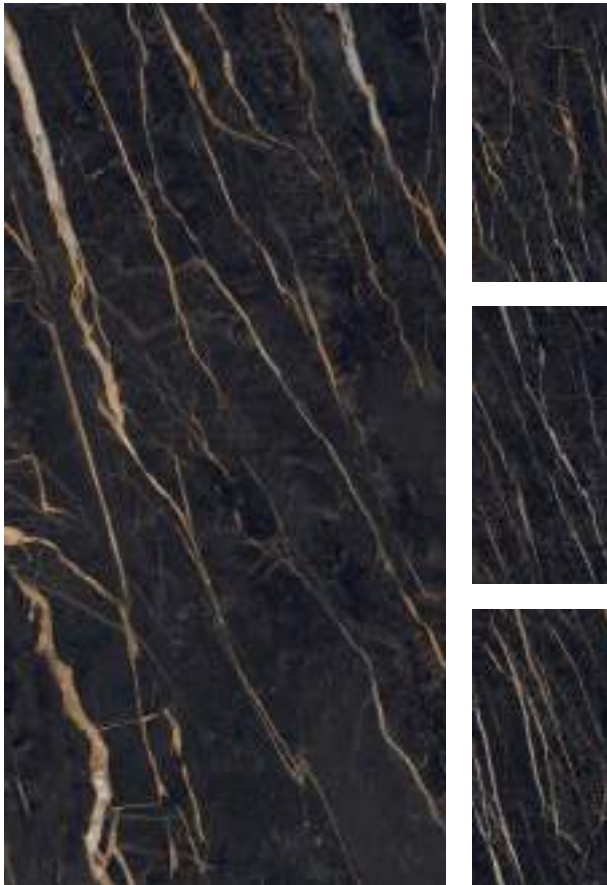

MID NIGHT

FINISH : HIGHGLOSS
SIZE : 600x1200mm

Randoms

KNIGHT

HIGHGLOSS | 600x1200mm

MUNRO BERRY

OBSCURA

ORINOC NAVY