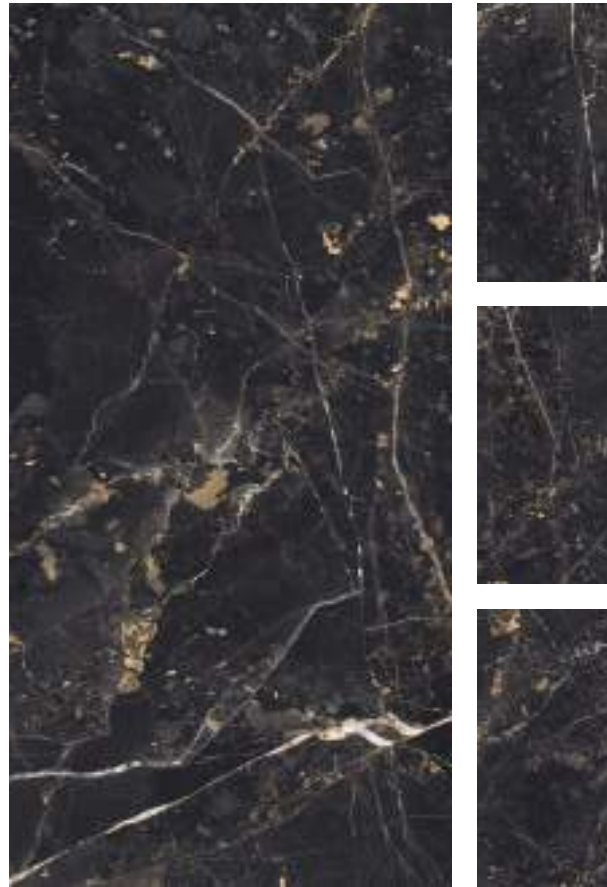

FINISH : HIGHGLOSS
SIZE : 600x1200mm

MUNRO BERRY

HIGHGLOSS | 600x1200mm

OMANI AMETHYST

OMANI NOIR

FINISH : HIGHGLOSS
SIZE : 600x1200mm

Randoms

OMANI AMETHYST