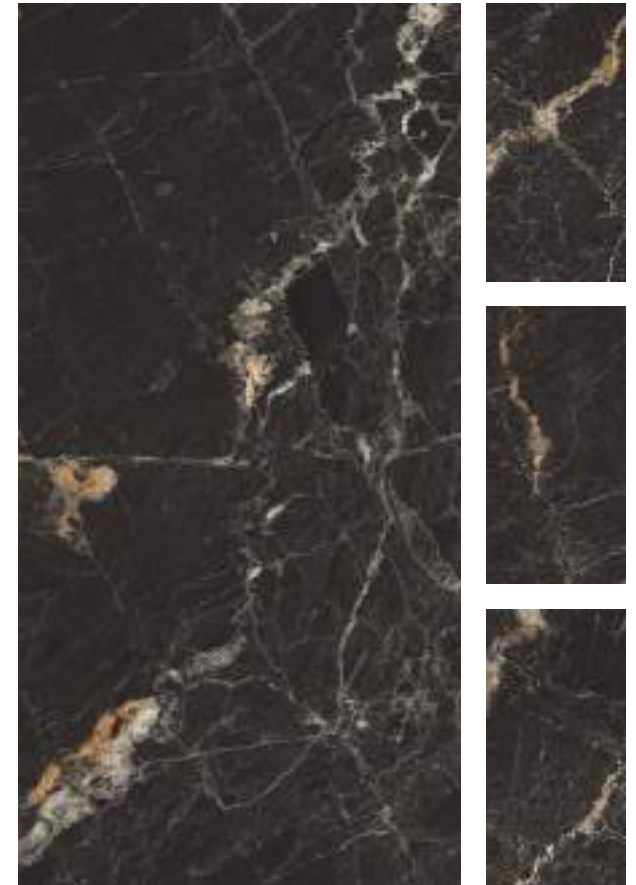

TROPICA RAW

FINISH : HIGHGLOSS
SIZE : 600x1200mm

Randoms