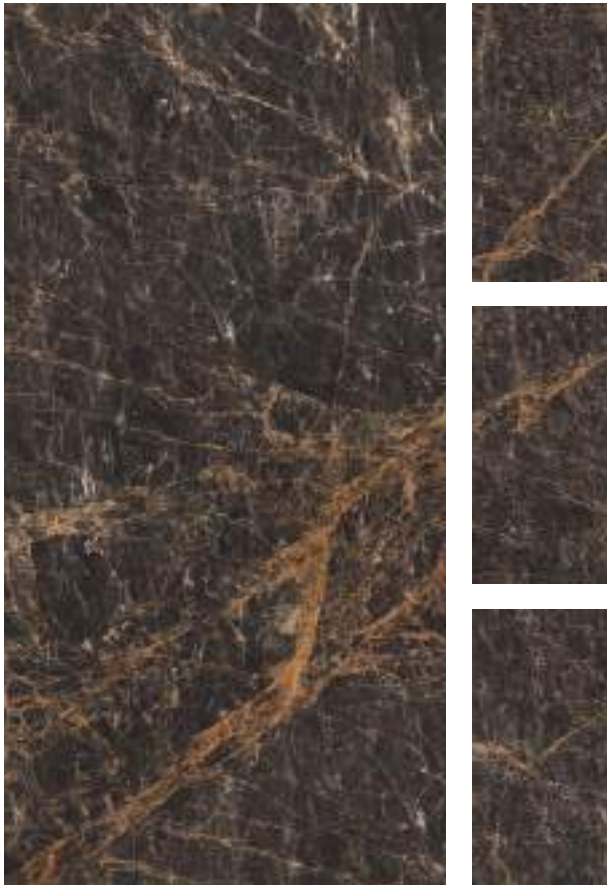

PIATRA WEB

FINISH : HIGHGLOSS
SIZE : 600x1200mm

Randoms