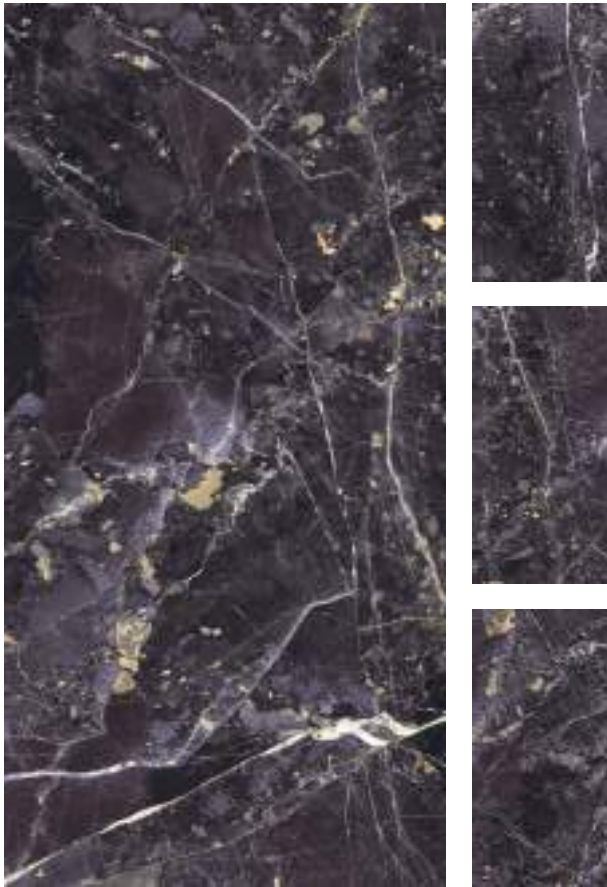

FINISH : HIGHGLOSS
SIZE : 600x1200mm

MUNRO BERRY

HIGHGLOSS | 600x1200mm

OMANI AMETHYST

OMANI NOIR

FINISH : HIGHGLOSS
SIZE : 600x1200mm

Randoms

OMANI AMETHYST