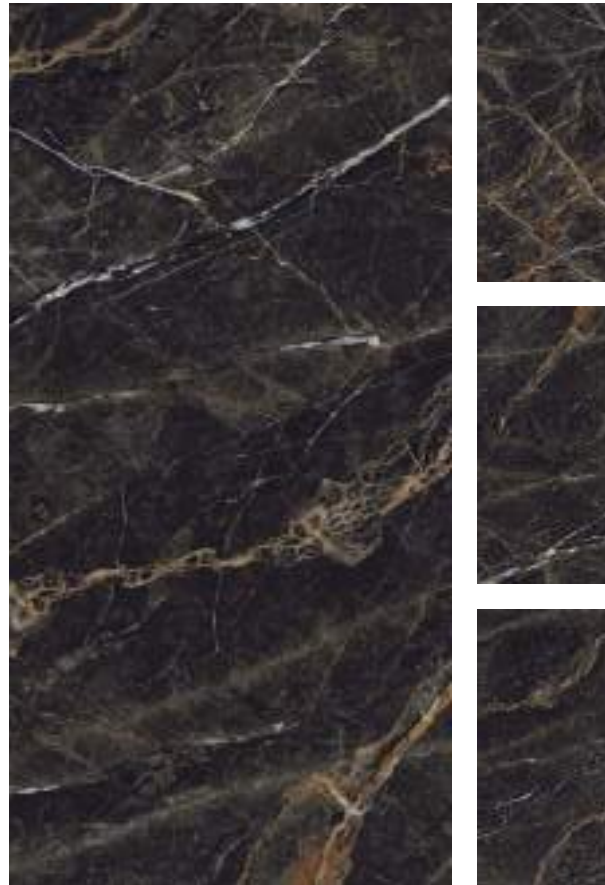

ECLIPSE

HIGHGLOSS | 600x1200mm

COPACABANA AURUM

COPACABANA RIVER

FINISH : HIGHGLOSS
SIZE : 600x1200mm

COPACABANA RIVER

HIGHGLOSS | 600x1200mm

ICELANDIC GREEN

INDUS SABLE

INTERESTELLAR

FINISH : HIGHGLOSS
SIZE : 600x1200mm

Randoms

INTERESTELLAR

HIGHGLOSS | 600x1200mm

KNIGHT

MAGMA