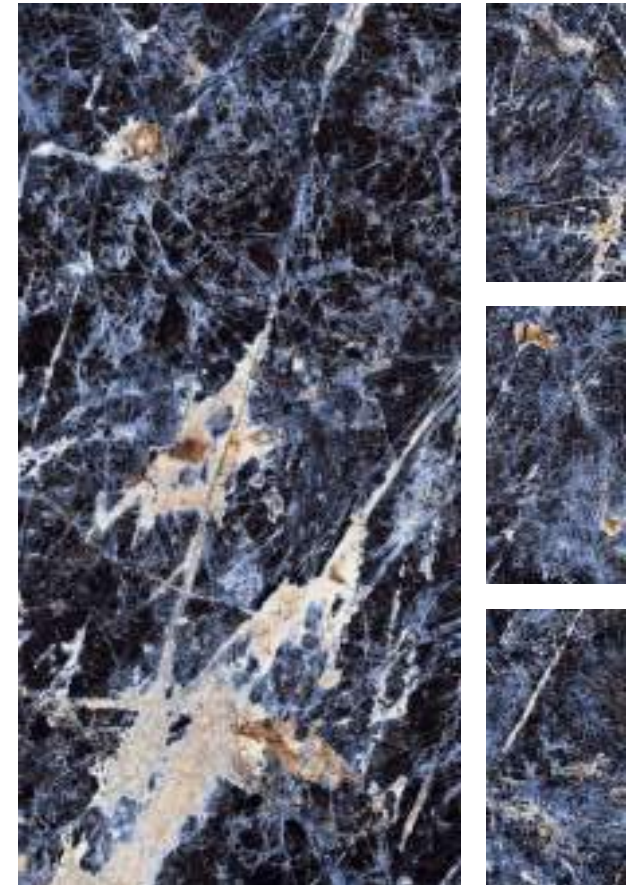

ECLIPSE

HIGHGLOSS | 600x1200mm

COPACABANA AURUM

COPACABANA RIVER

FINISH : HIGHGLOSS
SIZE : 600x1200mm

COPACABANA RIVER

HIGHGLOSS | 600x1200mm

ICELANDIC GREEN

INDUS SABLE

INTERESTELLAR

FINISH : HIGHGLOSS
SIZE : 600x1200mm

Randoms

INTERESTELLAR

HIGHGLOSS | 600x1200mm

KNIGHT

MAGMA