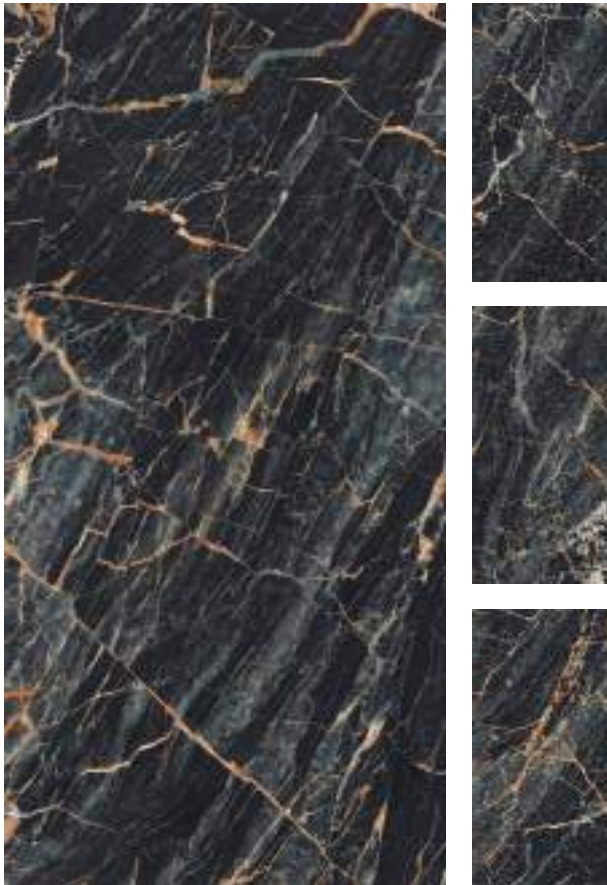

SARIZZO

SWISS

FINISH : HIGHGLOSS
SIZE : 600x1200mm

Randoms

SARIZZO

HIGHGLOSS | 600x1200mm

TOBOLLA

TRAVERTINO HONEY