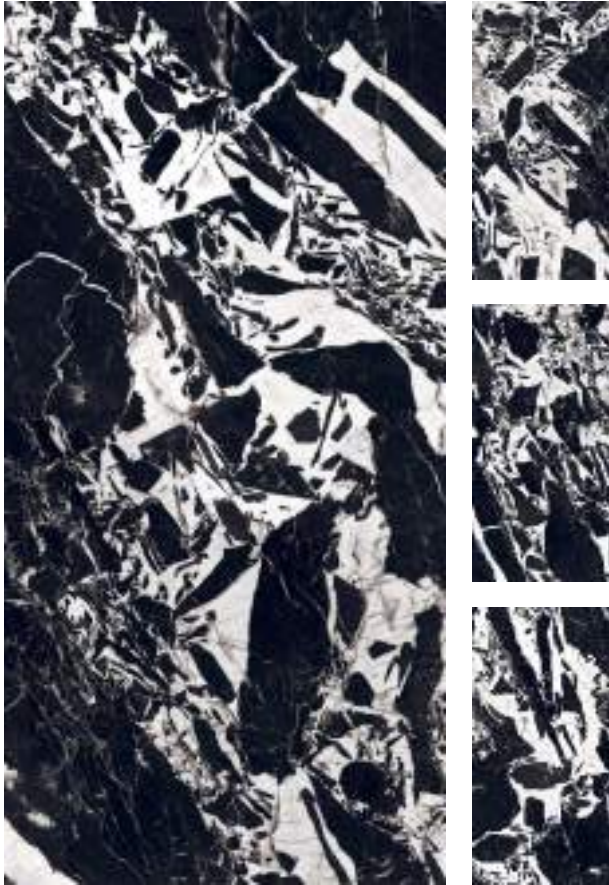

OMANI AMETHYST

ORIPMENT