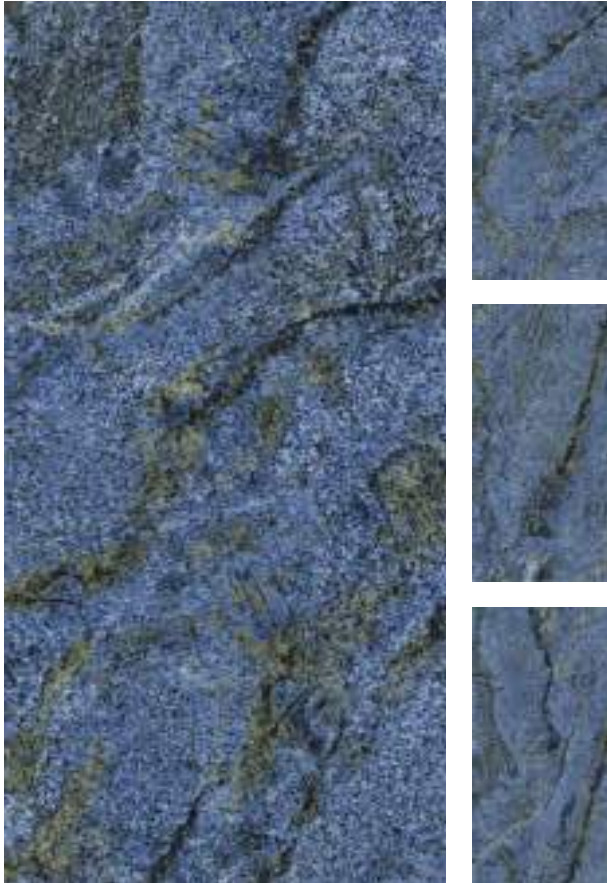

ARCADIA TUSK

ASTER