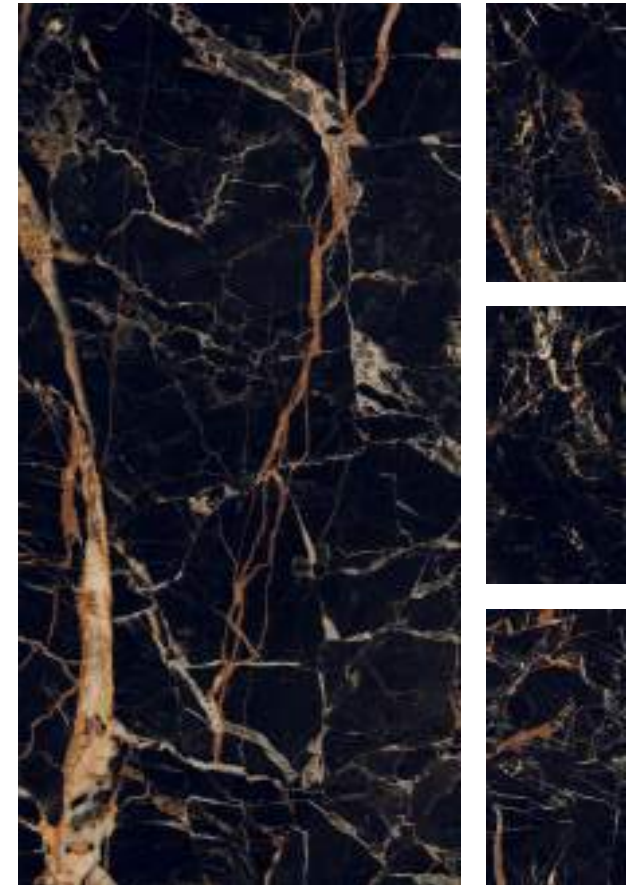

SARIZZO

SWISS

FINISH : HIGHGLOSS
SIZE : 600x1200mm

Randoms

SARIZZO

HIGHGLOSS | 600x1200mm

TOBOLLA

TRAVERTINO HONEY

TROPICA RAW

FINISH : HIGHGLOSS
SIZE : 600x1200mm

Randoms

TROPICA RAW

HIGHGLOSS | 600x1200mm

ULTRAMARINE

VENETIAN

VOLGA AURIC