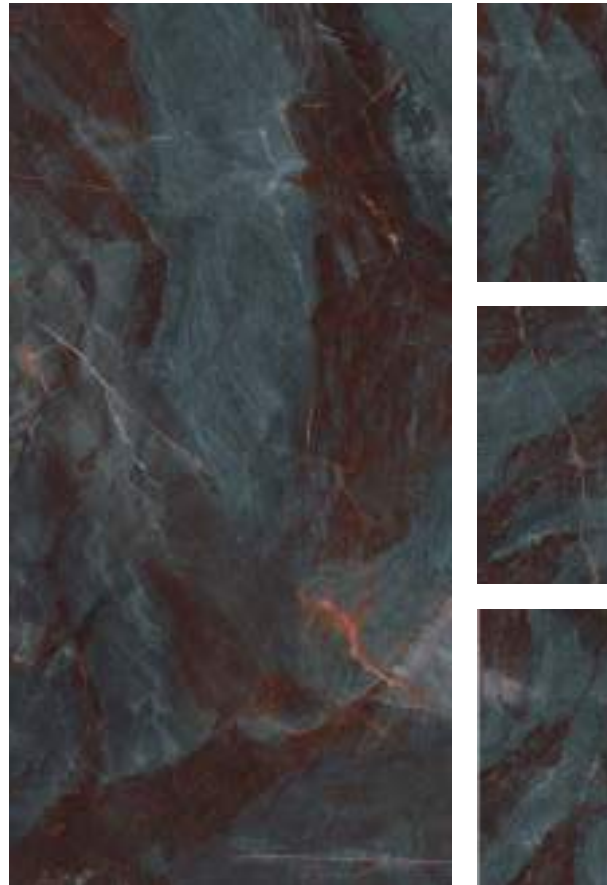

MID NIGHT

FINISH : HIGHGLOSS
SIZE : 600x1200mm

Randoms

KNIGHT

HIGHGLOSS | 600x1200mm

MUNRO BERRY

OBSCURA

ORINOC NAVY