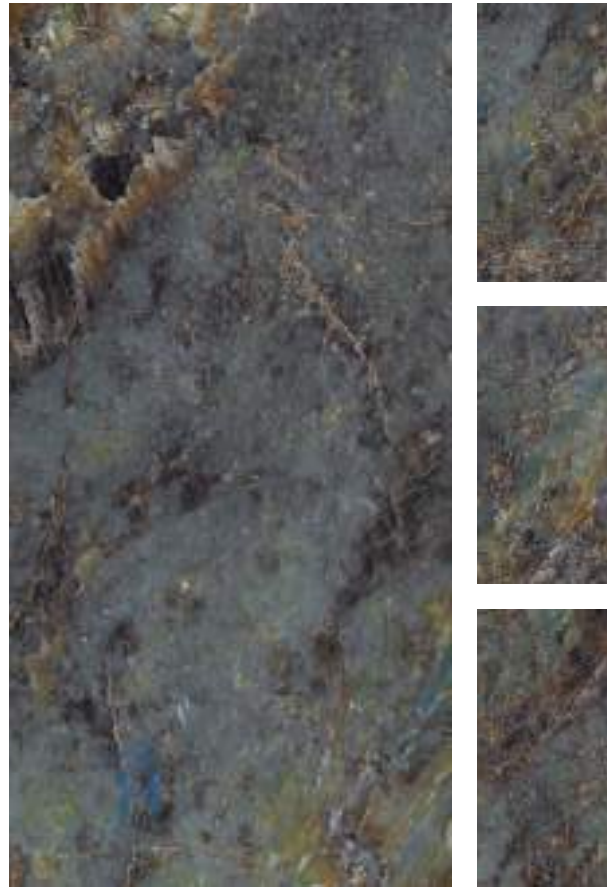

FINISH : HIGHGLOSS
SIZE : 600x1200mm

PREZIOSO AVOCADO

HIGHGLOSS | 600x1200mm

RAISIN

FINISH : HIGHGLOSS
SIZE : 600x1200mm

Randoms

ROKOCHA MUDDY

ROKOCHA NEBULA

FINISH : HIGHGLOSS
SIZE : 600x1200mm

ROKOCHA NEBULA

HIGHGLOSS | 600x1200mm

SAGA LAGOON

SAGA MIST

FINISH : HIGHGLOSS
SIZE : 600x1200mm

SAGA MIST

HIGHGLOSS | 600x1200mm