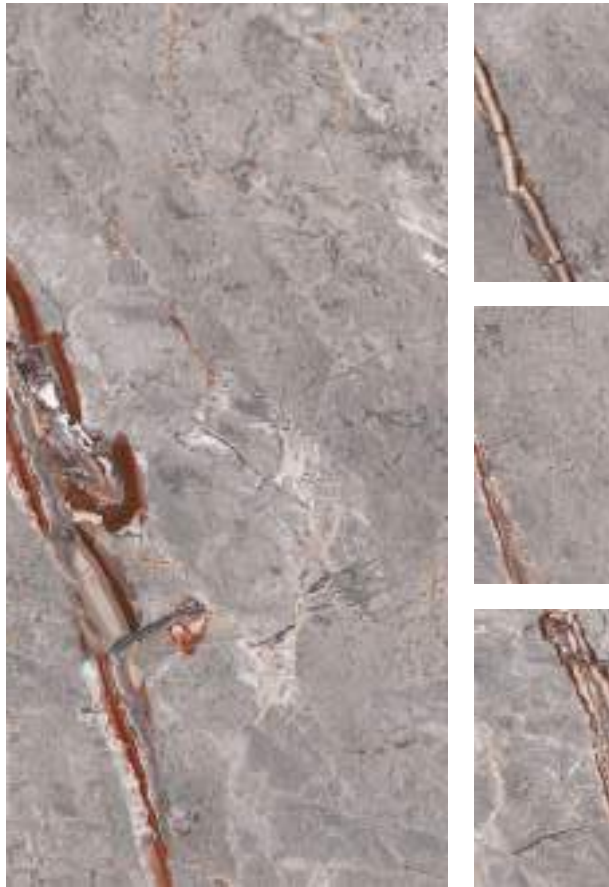

FINISH : HIGHGLOSS
SIZE : 600x1200mm

PREZIOSO AVOCADO

HIGHGLOSS | 600x1200mm

RAISIN

FINISH : HIGHGLOSS
SIZE : 600x1200mm

Randoms

ROKOCHA MUDDY

ROKOCHA NEBULA

FINISH : HIGHGLOSS
SIZE : 600x1200mm

ROKOCHA NEBULA

HIGHGLOSS | 600x1200mm

SAGA LAGOON

SAGA MIST

FINISH : HIGHGLOSS
SIZE : 600x1200mm

SAGA MIST

HIGHGLOSS | 600x1200mm

SARIZZO

SWISS

FINISH : HIGHGLOSS
SIZE : 600x1200mm

Randoms

SARIZZO

HIGHGLOSS | 600x1200mm

TOBOLLA

TRAVERTINO HONEY