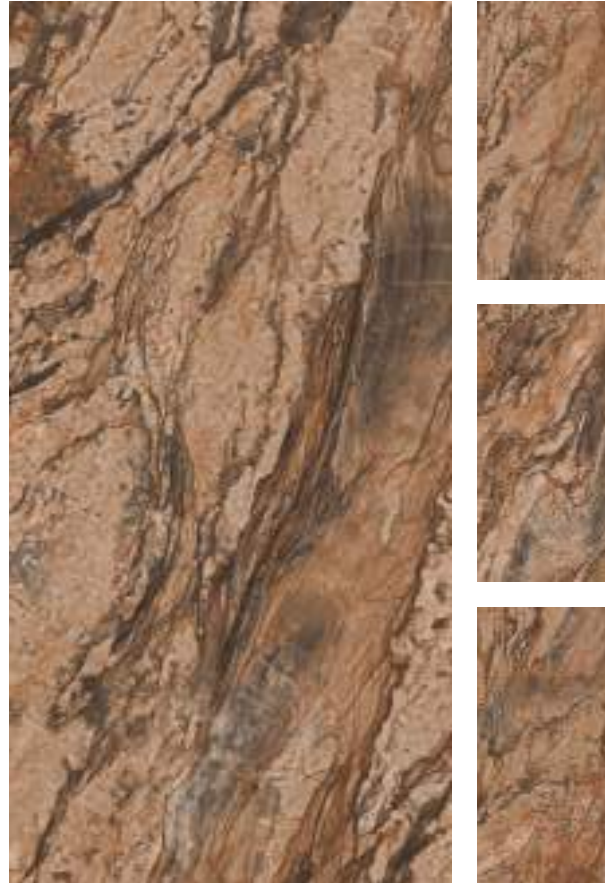

LAKME

ALBINO MERLOT

AMBER PARISIAN

FINISH : HIGHGLOSS
SIZE : 600x1200mm

ALBINO MERLOT

HIGHGLOSS | 600x1200mm

ARCADIA TUSK

ARCADIA WOOD