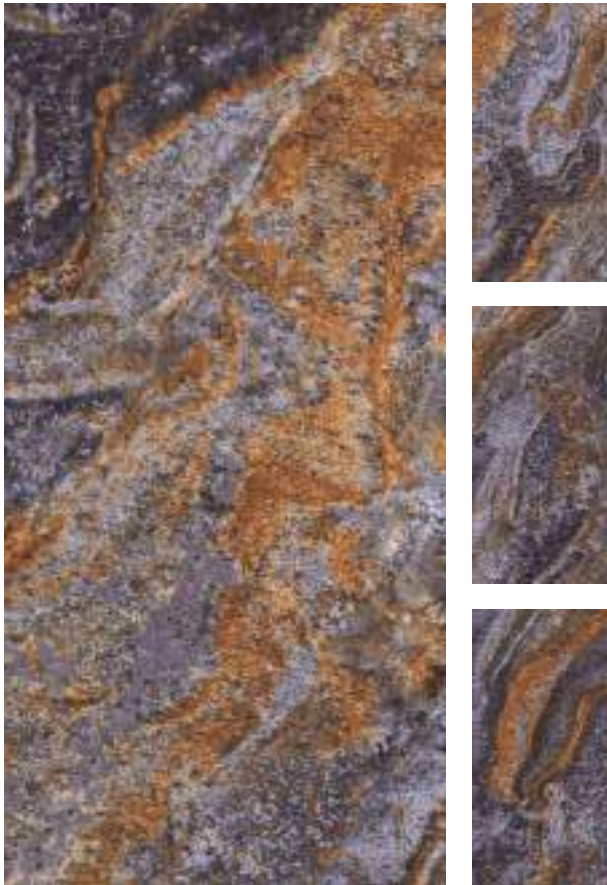

FINISH : HIGHGLOSS
SIZE : 600x1200mm

ARCADIA TUSK

HIGHGLOSS | 600x1200mm

ASTER

CCARMELLO

ECLIPSE

FINISH : HIGHGLOSS
SIZE : 600x1200mm

Randoms

ECLIPSE

HIGHGLOSS | 600x1200mm

COPACABANA AURUM

COPACABANA RIVER

FINISH : HIGHGLOSS
SIZE : 600x1200mm

COPACABANA RIVER

HIGHGLOSS | 600x1200mm

ICELANDIC GREEN