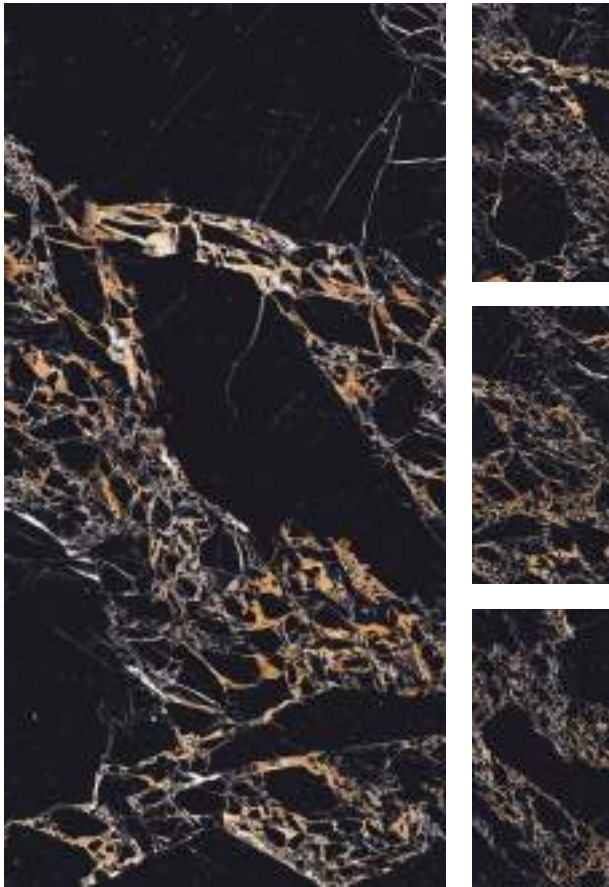

INDUS SABLE

INTERESTELLAR

FINISH : HIGHGLOSS
SIZE : 600x1200mm

Randoms

INTERESTELLAR

HIGHGLOSS | 600x1200mm

KNIGHT

MAGMA