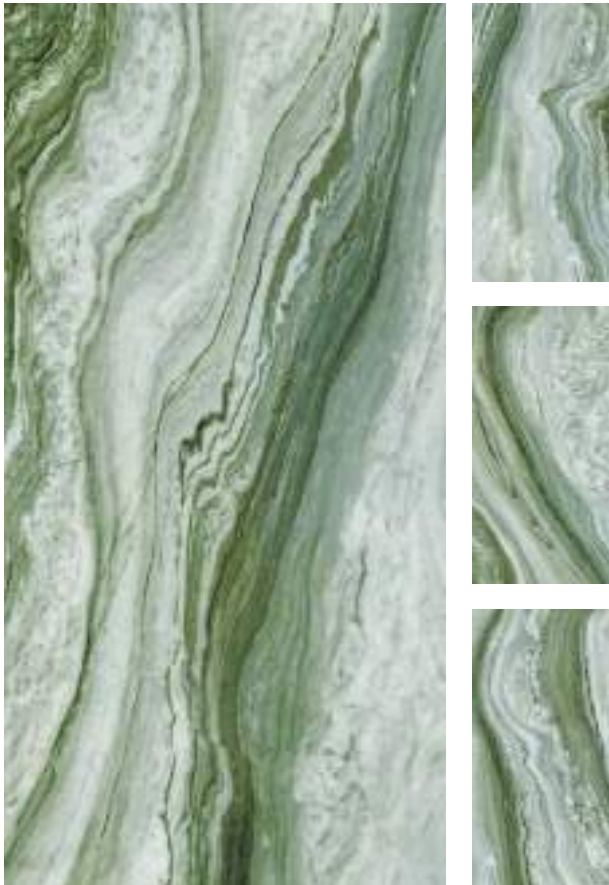

PIATRA WEB

PONDEROSA

FINISH : HIGHGLOSS
SIZE : 600x1200mm

Randoms

PIATRA WEB

HIGHGLOSS | 600x1200mm

PREZIOSO AVOCADO

PREZIOSO PLUM

FINISH : HIGHGLOSS
SIZE : 600x1200mm

PREZIOSO AVOCADO

HIGHGLOSS | 600x1200mm

RAISIN

FINISH : HIGHGLOSS
SIZE : 600x1200mm

Randoms

ROKOCHA MUDDY

ROKOCHA NEBULA