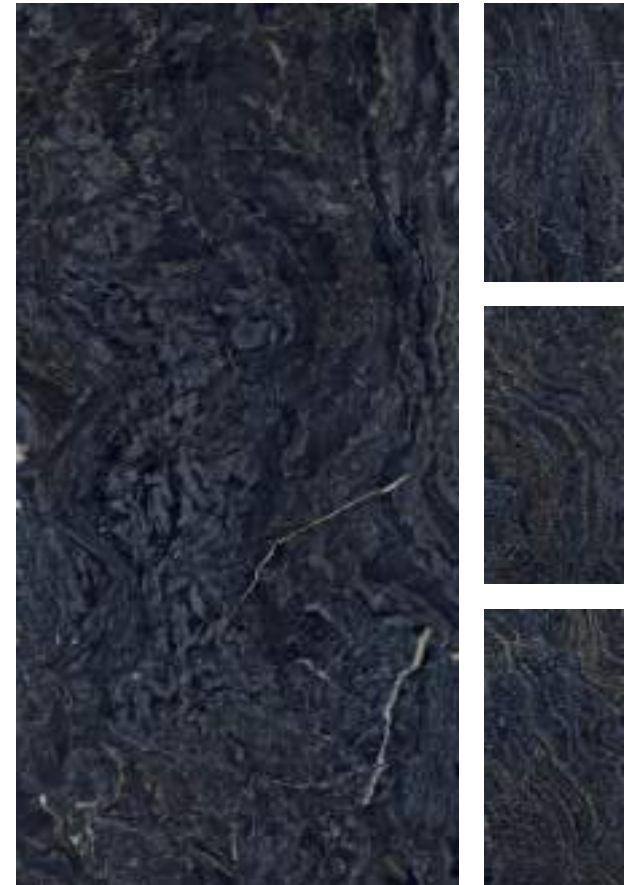

MID NIGHT

FINISH : HIGHGLOSS
SIZE : 600x1200mm

Randoms

KNIGHT

HIGHGLOSS | 600x1200mm

MUNRO BERRY

OBSCURA

ORINOC NAVY