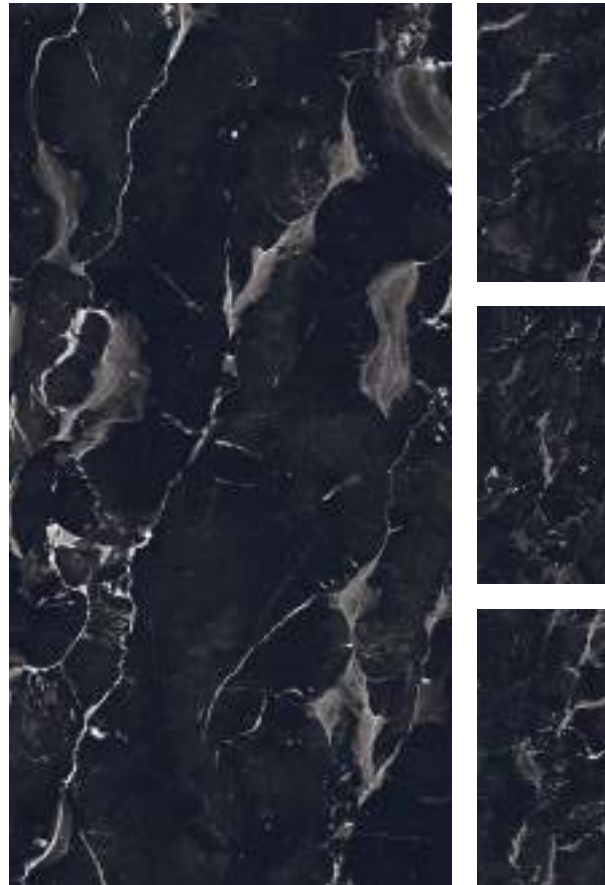

HIGHGLOSS | 600x1200mm

ORIPMENT

PANDA

PATINA COPPER

FINISH : HIGHGLOSS
SIZE : 600x1200mm

Randoms

PANDA

HIGHGLOSS | 600x1200mm

PIATRA WEB

PONDEROSA

FINISH : HIGHGLOSS
SIZE : 600x1200mm

Randoms

PIATRA WEB

HIGHGLOSS | 600x1200mm

PREZIOSO AVOCADO

PREZIOSO PLUM

FINISH : HIGHGLOSS
SIZE : 600x1200mm

PREZIOSO AVOCADO

HIGHGLOSS | 600x1200mm

RAISIN

FINISH : HIGHGLOSS
SIZE : 600x1200mm

Randoms

ROKOCHA MUDDY

ROKOCHA NEBULA