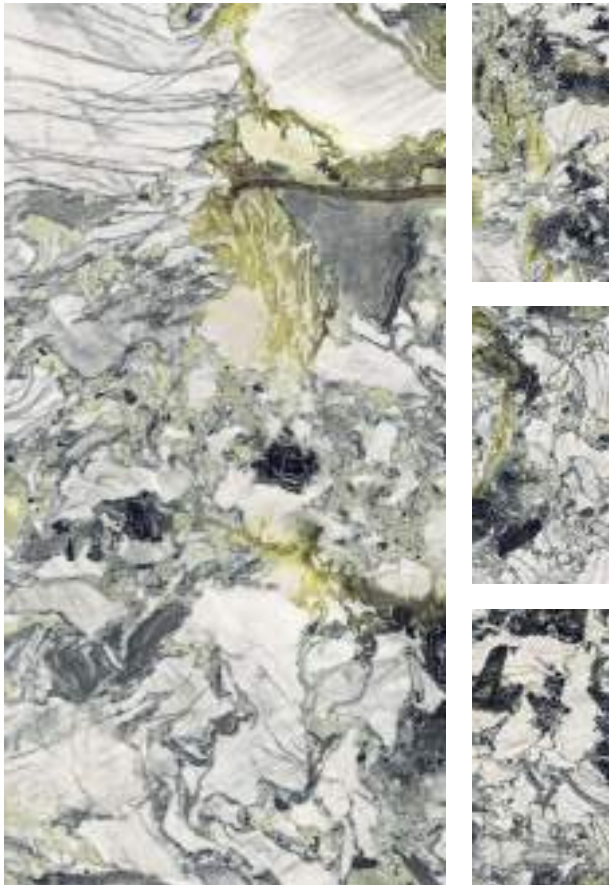

ECLIPSE

HIGHGLOSS | 600x1200mm

COPACABANA AURUM

COPACABANA RIVER

FINISH : HIGHGLOSS
SIZE : 600x1200mm

COPACABANA RIVER

HIGHGLOSS | 600x1200mm

ICELANDIC GREEN