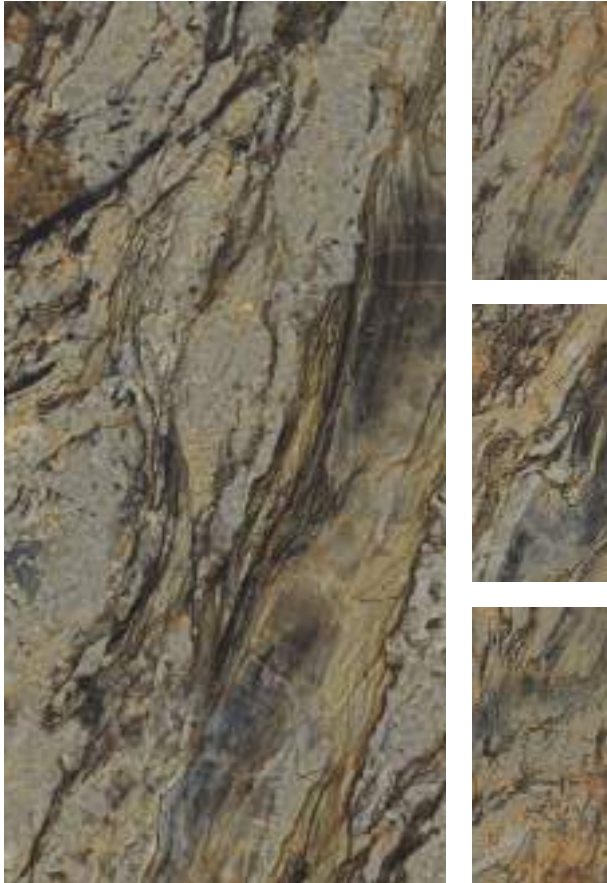

LAKME

ALBINO MERLOT

AMBER PARISIAN

FINISH : HIGHGLOSS
SIZE : 600x1200mm

ALBINO MERLOT

HIGHGLOSS | 600x1200mm

ARCADIA TUSK

ARCADIA WOOD