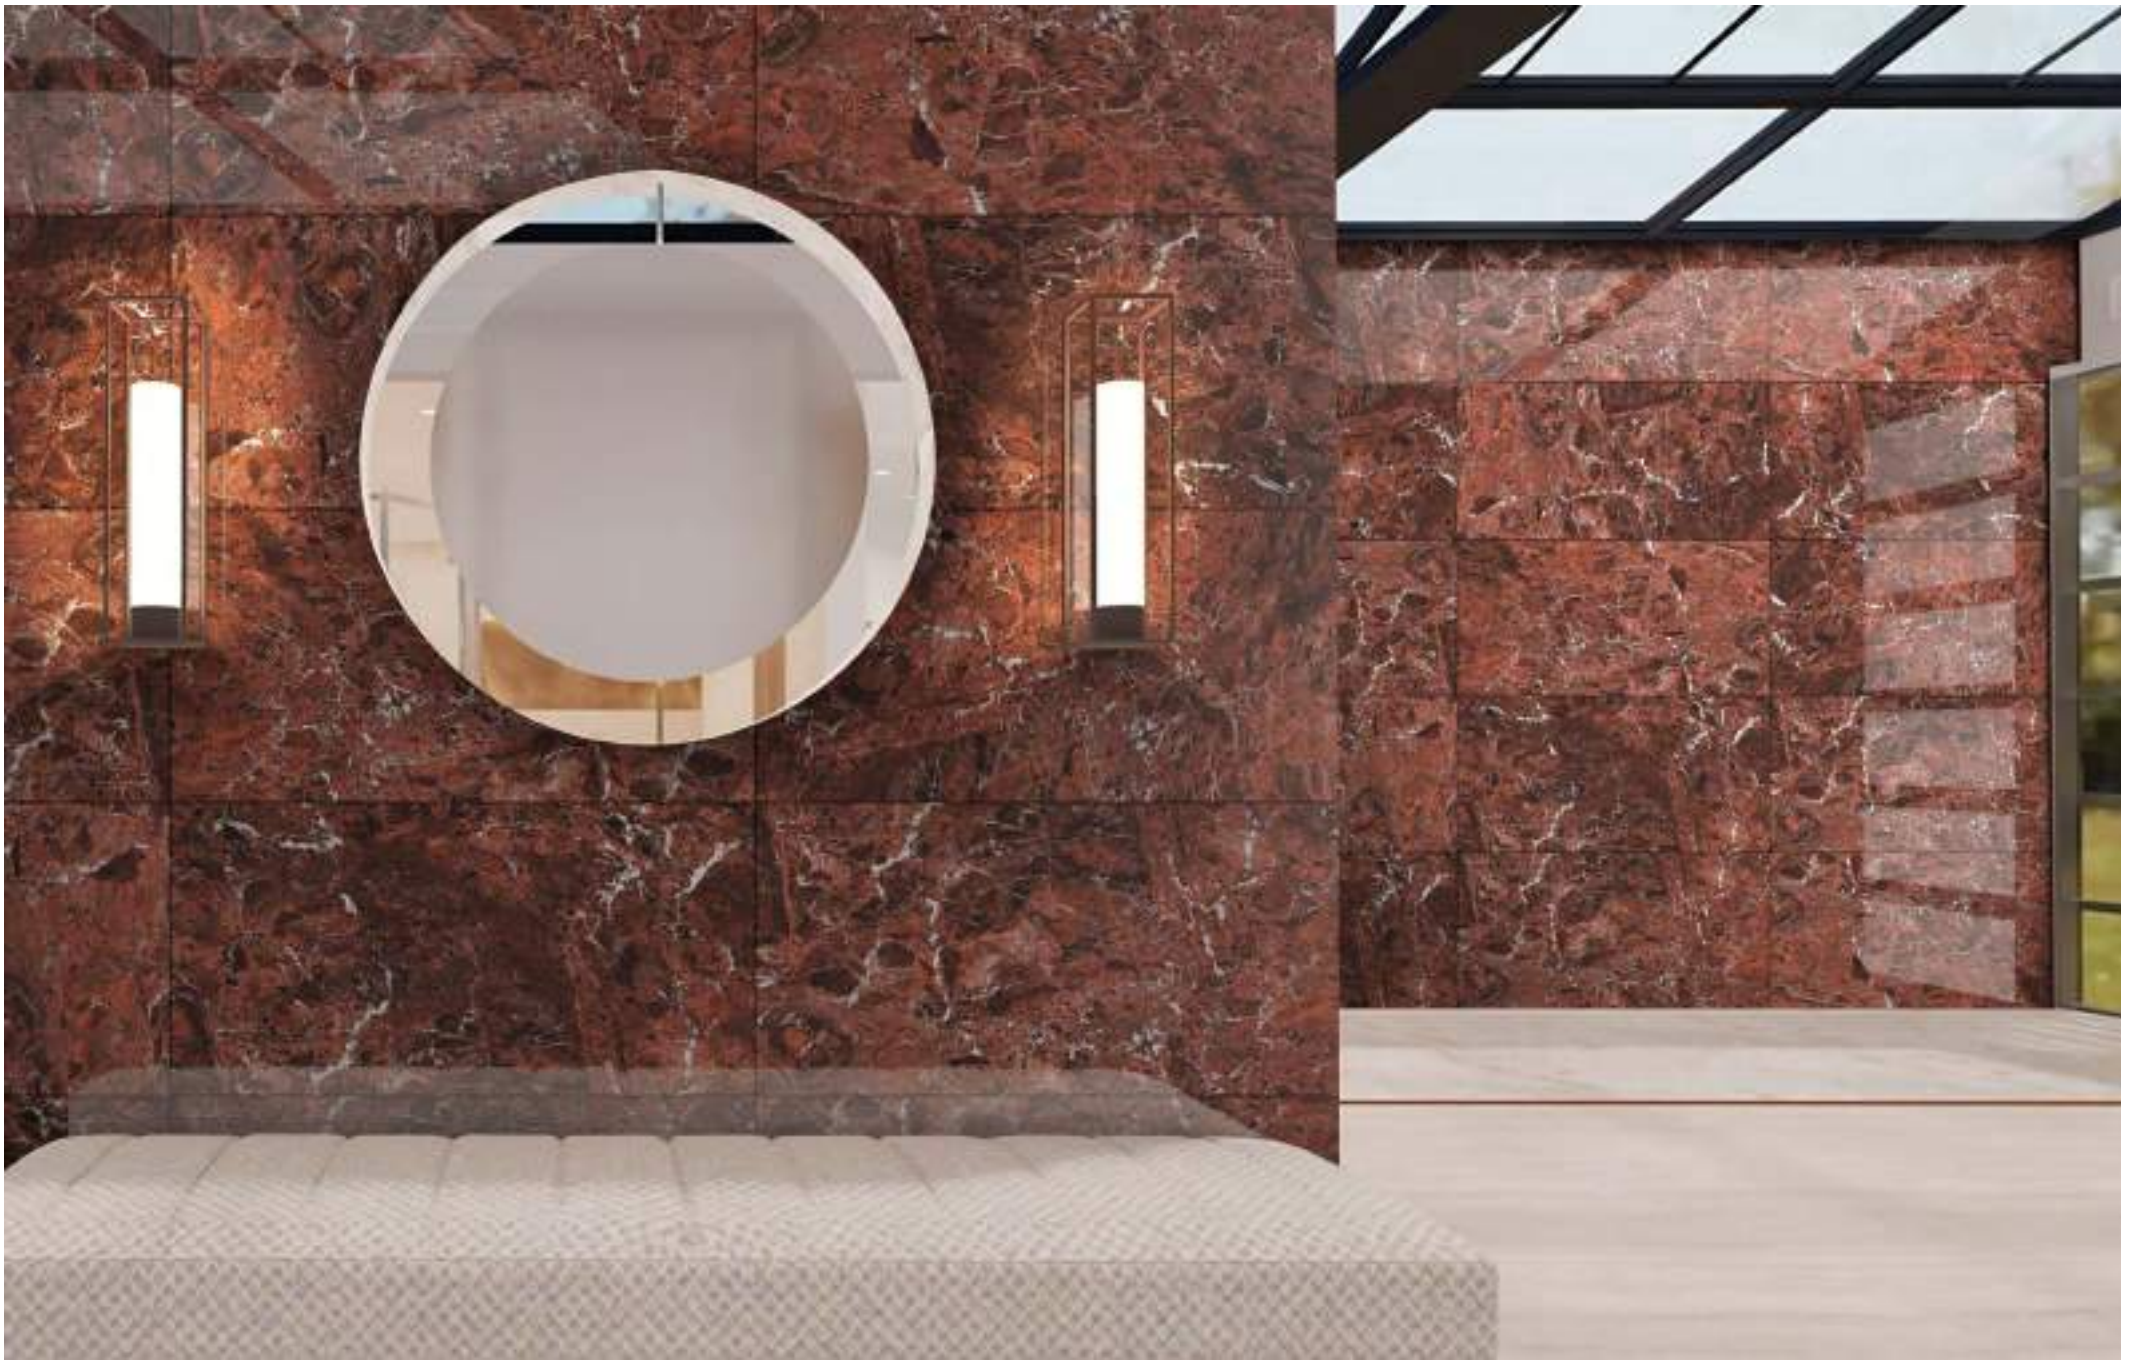

Highgloss

COLLECTION

600x600mm | 600x1200mm

Transform your space into a breathtaking oasis of elegance and sophistication with the exquisite high gloss collection. Featuring a mesmerizing shimmer, these surfaces bring your space to life while adding a touch of drama that captivates the eye and creates a sense of unique visual interest. Immerse yourself in the luxurious ambience created by these stunning tiles and elevate your space to new heights of beauty and style.

LAKME

ALBINO MERLOT

AMBER PARISIAN

FINISH : HIGHGLOSS
SIZE : 600x1200mm

ALBINO MERLOT

HIGHGLOSS | 600x1200mm

ARCADIA TUSK

ARCADIA WOOD