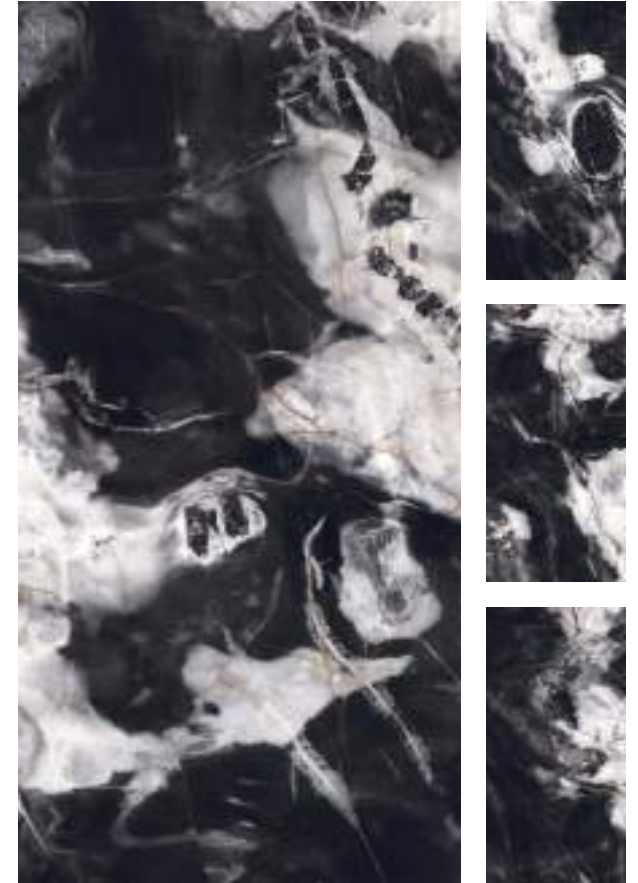

FINISH : HIGHGLOSS
SIZE : 600x1200mm

ARCADIA TUSK

HIGHGLOSS | 600x1200mm

ASTER

CCARMELLO

ECLIPSE

FINISH : HIGHGLOSS
SIZE : 600x1200mm

Randoms