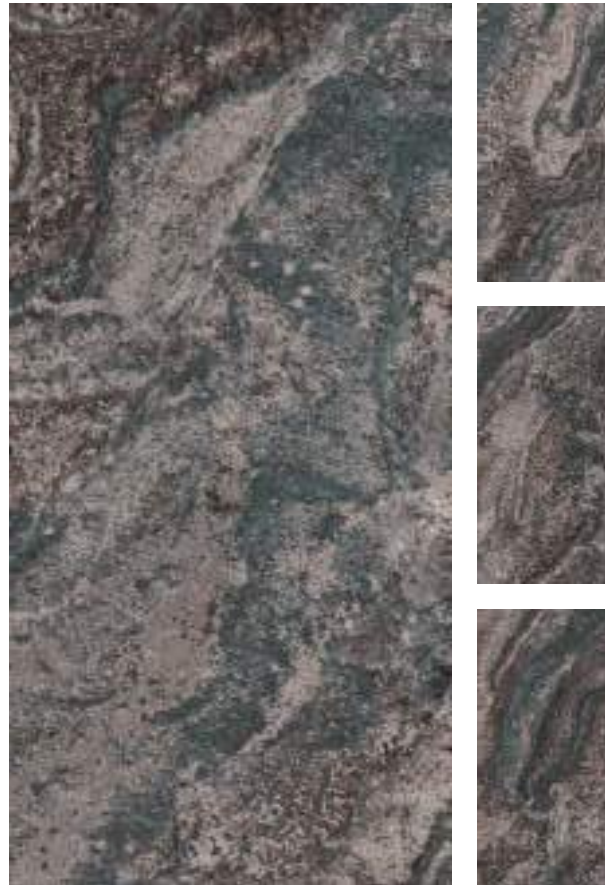

ECLIPSE

HIGHGLOSS | 600x1200mm

COPACABANA AURUM

COPACABANA RIVER

FINISH : HIGHGLOSS
SIZE : 600x1200mm

COPACABANA RIVER

HIGHGLOSS | 600x1200mm

ICELANDIC GREEN