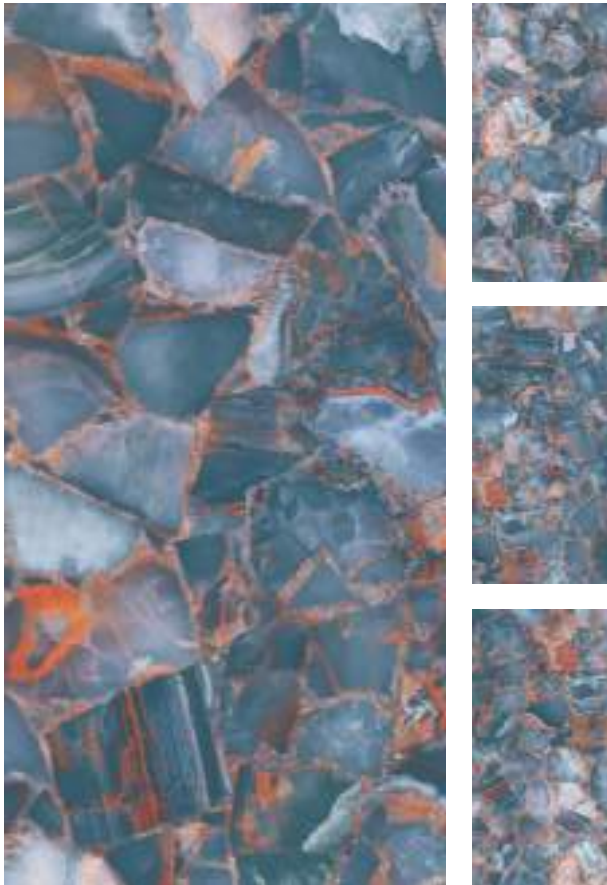

TROPICA RAW

FINISH : HIGHGLOSS
SIZE : 600x1200mm

Randoms

TROPICA RAW

HIGHGLOSS | 600x1200mm

ULTRAMARINE

VENETIAN

VOLGA AURIC