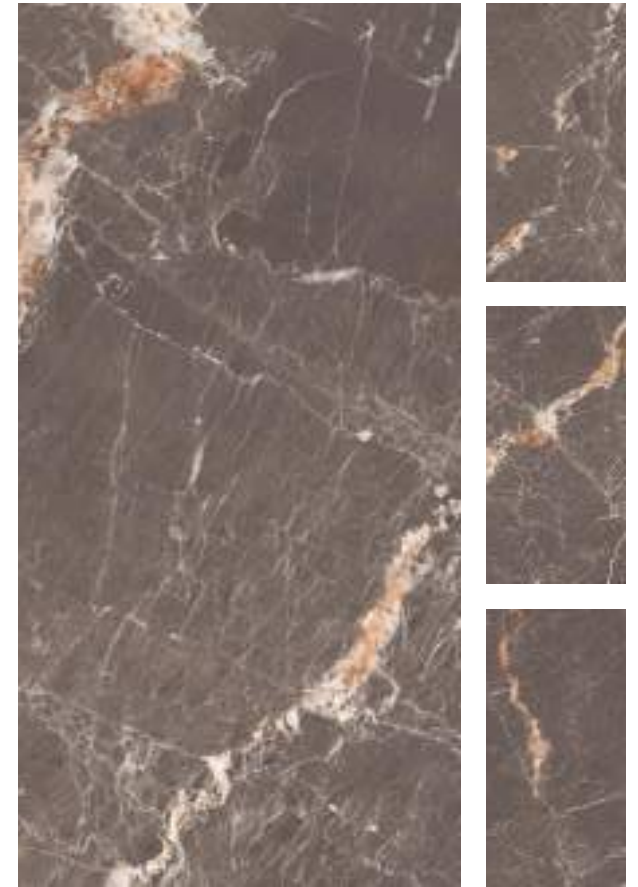

TROPICA DUSKY

FINISH : POLISHED
SIZE : 600x1200mm

Randoms
→