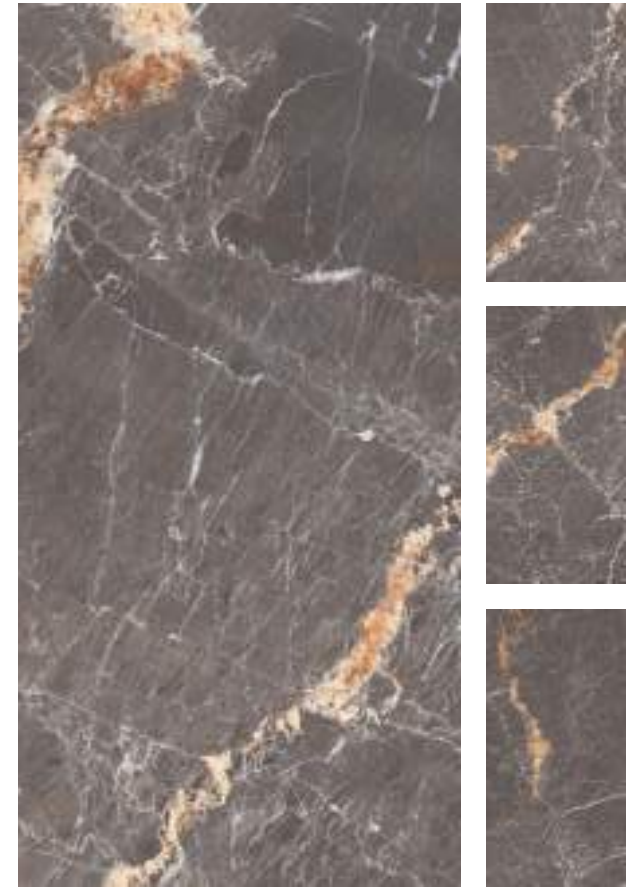

TROPICA CLOUD

TROPICA DUSKY

FINISH : POLISHED
SIZE : 600x1200mm

Randoms
→

TROPICA SLATE

TROPICA SMOKE

TROPICA THUNDER

FINISH : POLISHED
SIZE : 600x1200mm