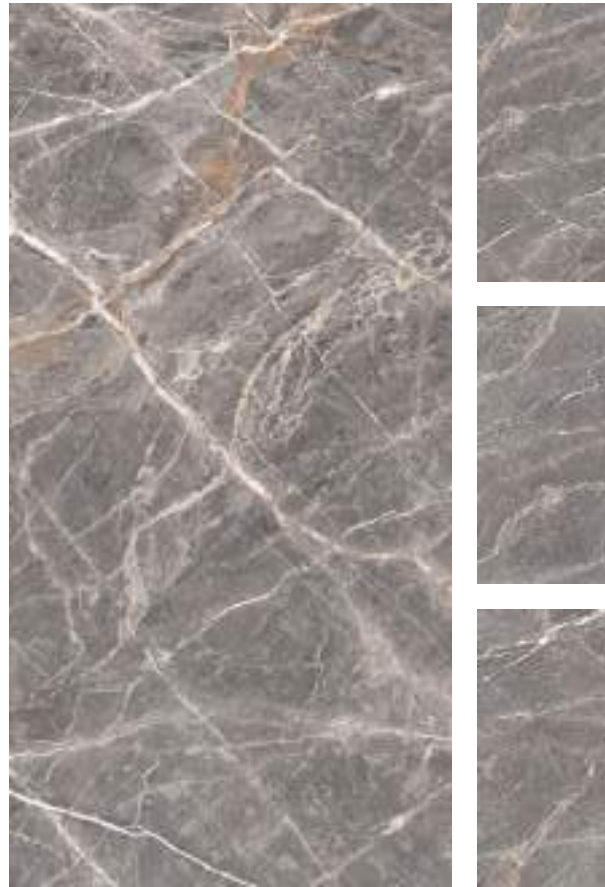

GLACIER SNOWFLAKE

POLISHED | 600x1200mm

INDUS FAWN

INDUS NERO

INDUS NUT

FINISH : POLISHED
SIZE : 600x1200mm

Randoms
→

INDUS ROSEATE